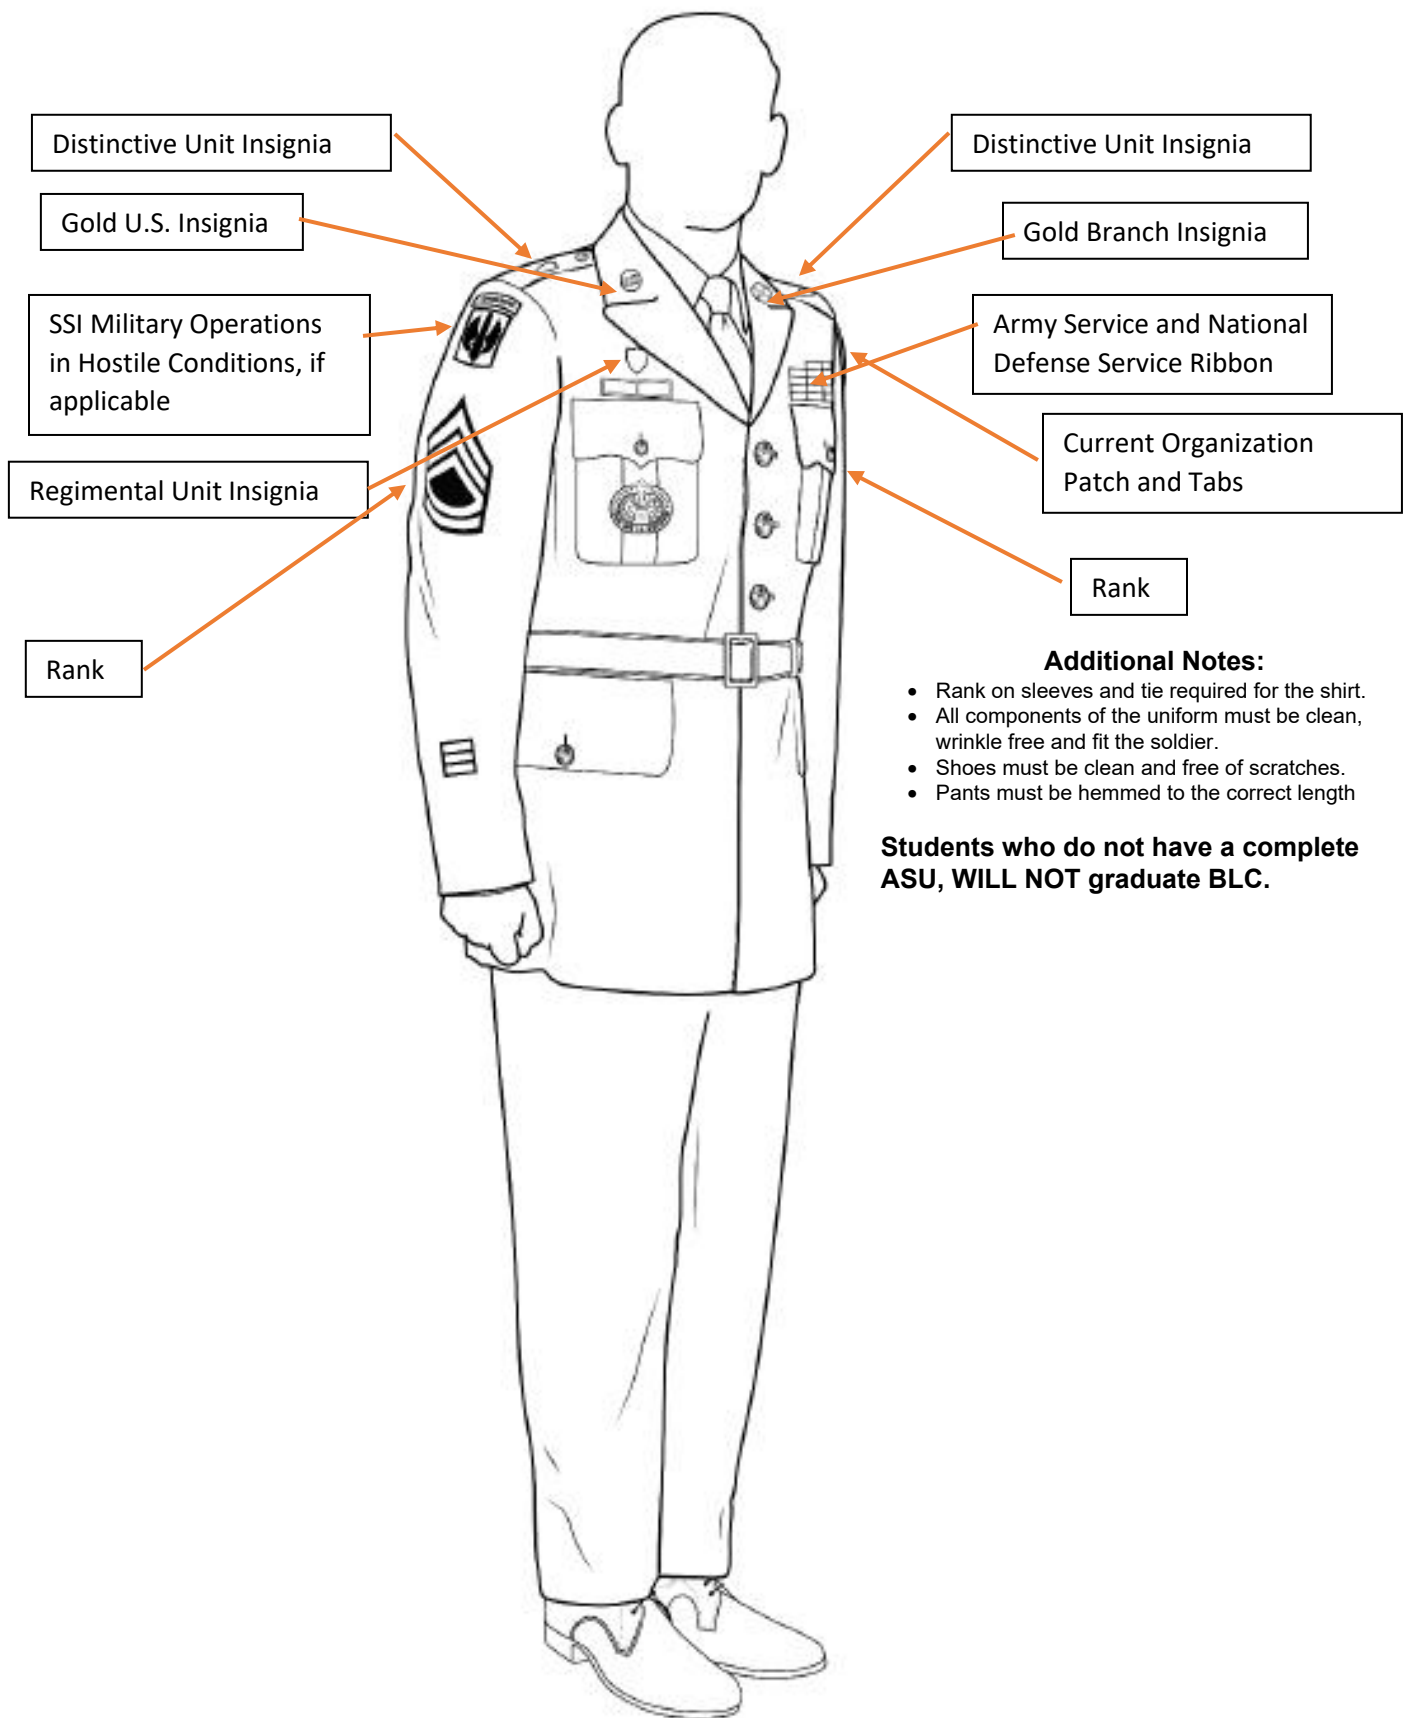

Additional Notes:

- Gold Rank or Shoulder Boards (CPL or SGT), name plate, and tie required for the white shirt.
- All components of the uniform must be clean, wrinkle free and fit the soldier.
- Shoes must be clean, shined, and free of scratches.
- Pants must be hemmed to the correct length

Students who do not have a complete ASU, WILL NOT graduate BLC.

Figure 11-5. Army service uniform, enlisted, male

Additional Notes:

- Gold Rank or Shoulder Boards (CPL or SGT), name plate, and neck tab required for the white shirt.
- All components of the uniform must be clean, wrinkle free and fit the soldier.
- Shoes must be clean, shined, and free of scratches.
- Pants must be hemmed to the correct length

Students who do not have a complete ASU, WILL NOT graduate BLC.

Figure 12-5. Army service uniform, enlisted, female

Figure 14-3. Army green service uniform, enlisted, male

Figure 14-4. Army green service uniform, enlisted, female