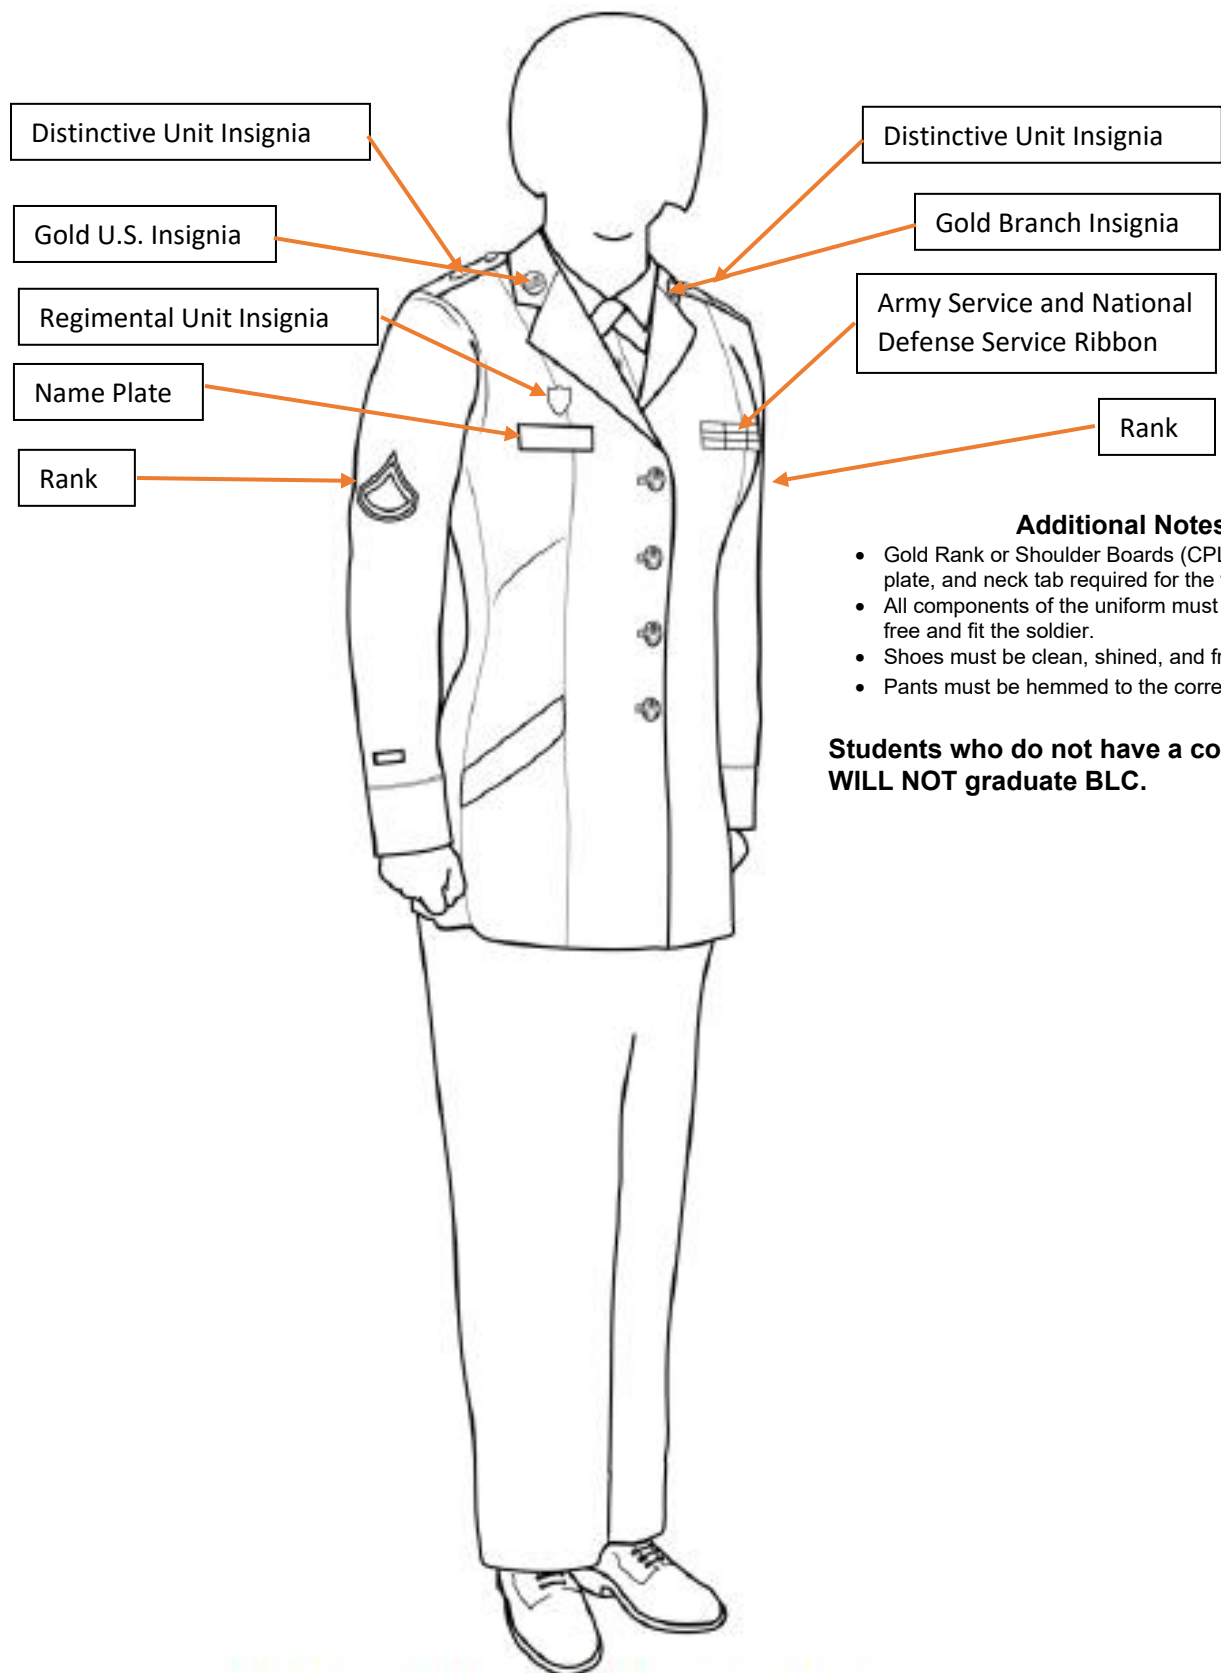

Additional Notes:

- Gold Rank or Shoulder Boards (CPL or SGT), name plate, and tie required for the white shirt.
- All components of the uniform must be clean, wrinkle free and fit the soldier.
- Shoes must be clean, shined, and free of scratches.
- Pants must be hemmed to the correct length

Students who do not have a complete ASU, WILL NOT graduate BLC.

Figure 11-5. Army service uniform, enlisted, male

Additional Notes:

- Gold Rank or Shoulder Boards (CPL or SGT), name plate, and neck tab required for the white shirt.
- All components of the uniform must be clean, wrinkle free and fit the soldier.
- Shoes must be clean, shined, and free of scratches.
- Pants must be hemmed to the correct length