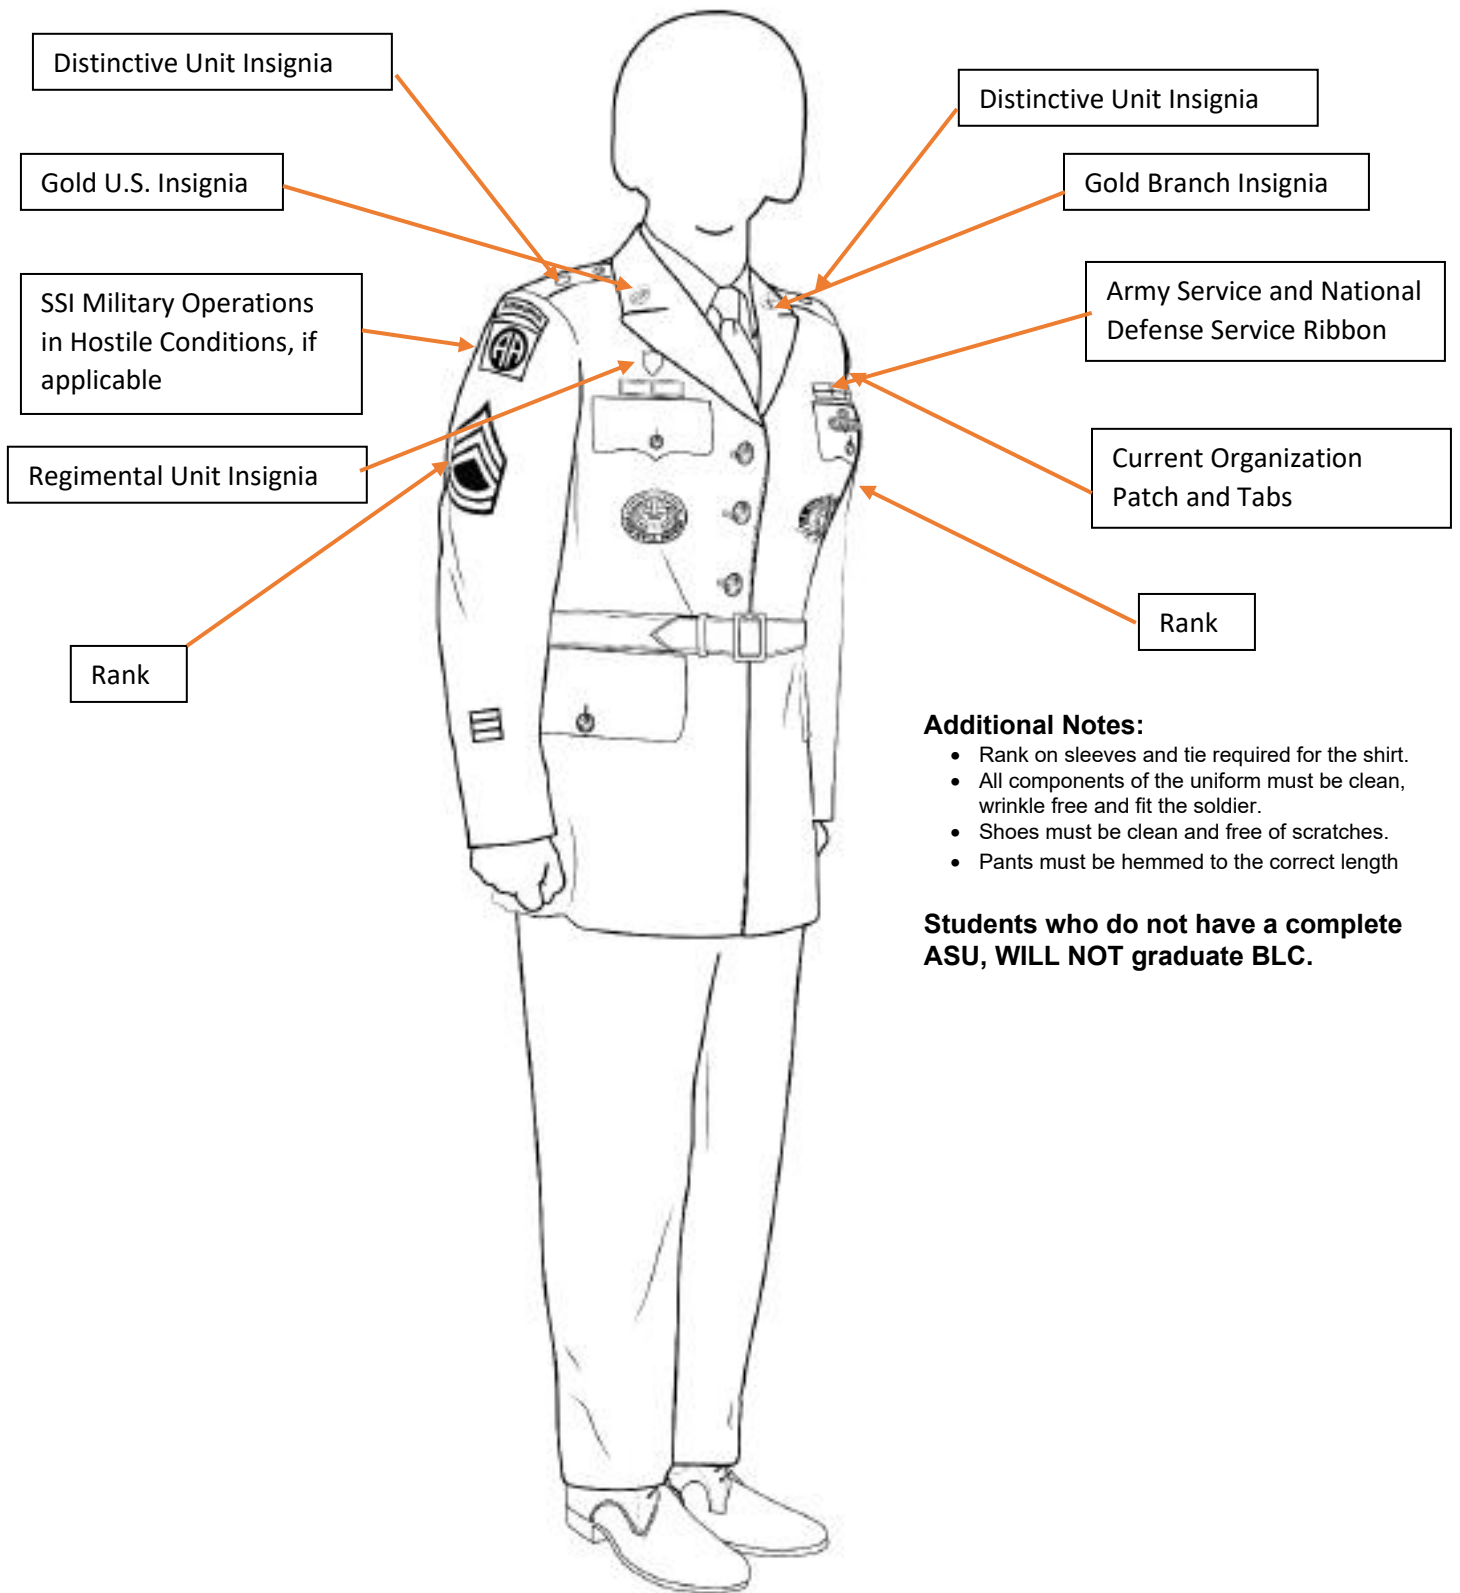

Additional Notes:

- Gold Rank or Shoulder Boards (CPL or SGT), name plate, and tie required for the white shirt.
- All components of the uniform must be clean, wrinkle free and fit the soldier.
- Shoes must be clean, shined, and free of scratches.
- Pants must be hemmed to the correct length

Students who do not have a complete ASU, WILL NOT graduate BLC.

Figure 11-5. Army service uniform, enlisted, male

Additional Notes:

- Gold Rank or Shoulder Boards (CPL or SGT), name plate, and neck tab required for the white shirt.
- All components of the uniform must be clean, wrinkle free and fit the soldier.
- Shoes must be clean, shined, and free of scratches.
- Pants must be hemmed to the correct length

Students who do not have a complete ASU, WILL NOT graduate BLC.

Figure 12-5. Army service uniform, enlisted, female

Figure 14-3. Army green service uniform, enlisted, male

Figure 14-4. Army green service uniform, enlisted, female